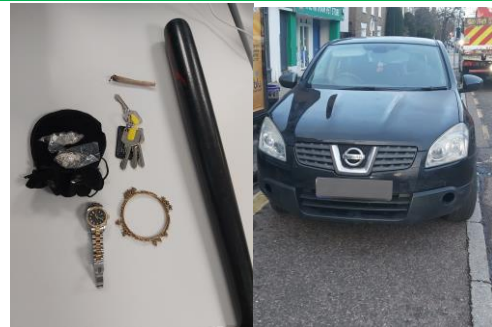

### **DWELLING HOUSE BURGLARY**

**WITHAM Denholm Court/Malting Lane**

**Between Nov 19<sup>th</sup> 14:00hrs & Dec 2<sup>nd</sup> 11:02hrs**

Suspect unknown gained entry to a secured property and removed items from a fridge

### **THEFTS FROM MOTOR VEHICLES**

**WITHAM Eastways**

**Between Dec 16<sup>th</sup> 18:30hrs and Jan 17<sup>th</sup> 07:43hrs**

Suspect unknown smashed windows of nine lorries and took sat navs

### **THEFT FROM A BUSINESS PREMISES**

**WITHAM Reid Road**

**Between Dec 15<sup>th</sup> 17:05hrs & Dec 22<sup>nd</sup> 17:05hrs**

Suspect unknown waited until the till was open then reached in a grabbed an amount of cash and ran off.

### **BRAINTREE DISTRICT ESSEX POLICE FACEBOOK**

On **Wednesday 4 January**, this vehicle was spotted by officers in **WITHAM**.

The driver was identified as a person wanted by Police and the courts .

The vehicle was brought to a stop and a 30 year old man was arrested on suspicion of multiple burglaries and assault.