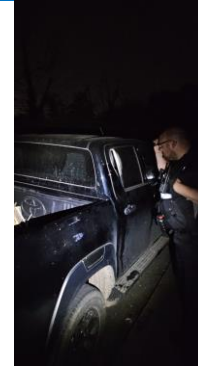

THEFTS OF MOTOR VEHICLES

GOSFIELD Hedingham Road

Between Oct.8th 23:00hrs & 9th 13:32hrs

Suspect unknown removed an **UNSECURED** black Ford Fiesta Metal reg CK12DFU from a drive way.

WITHAM Rickstones Road

Between Sept.28th to October 9th 12:07hrs

Suspects unknown removed a white Ford Transit van reg RJ62LJA from the roadside .

CRIMINAL DAMAGE

Sadly there were too many to publish in this week's newsletter but here are a few:-

BOCKING Bocking End **Between Sept.16th to Oct.11th 14:33 hrs.** Suspect unknown entered a silver Vauxhall van and cut the wires to the lights and brakes.

SILVER END Jewett Way **Between August 11th 12:09hrs & 12th Aug. 12:00hrs** Suspect unidentified caused damage to a front garden by driving over it scratching a plant pot and churning up the surface .

Suspect vehicle: A White Mercedes Sprinter van

ANY information contact Essex Police Tel 101 or Do it online quoting ref 42/184800/23

GREAT NOTLEY Cuckoo Way **October 12th between 10:15hrs & 10:49hrs.** Suspect unknown damaged a grey BMW A3 Z=XDrive 20D M Sport. The driver's side wing had a clear cut along it and driver's side mirror had been smashed and bent .

BRAINTREE Notley Road **October 12th between 22:30hrs & 22:39hrs.** Suspects unknown gained entry to a white Ford Transit Custom causing damage under the steering wheel by pulling out the wires.

ESSEX POLICE FACEBOOK BRAINTREE POLICE

Last week a busy night for the HALSTEAD Community Special Constables while they were patrolling the town .

First they came across an elderly gentleman who had fallen over and hit his head. Luckily a junior off duty paramedic was already on scene but Sc Mihalyfi and Sc Baker assisted ambulance staff where they could.

Then acting on information from the community, they found a truck stolen from SUDBURY the night before. The vehicle was on false plates but thanks to the diligence of the officers they made extra checks that revealed the truth.

For more information about becoming a Special Constable visit

<http://www.essex.police.uk/.../careers/special-constabulary/#MyOtherLife>

BRAINTREE DISTRICT NW STEERING GROUP

WEEKLY COMMENTS. This newsletter is a summary of the crime report from Essex Police.

This newsletter is distributed to:- Acton, Alphamstone, Ashen, Belchamp St. Paul, Belchamp Otten, Belchamp Walter, Bocking, Borley, Bradwell , Braintree Town areas, Bulmer, Bures, Burtons Green, Castle Hedingham, Coggeshall, Colchester, Colne Engaine, Cornish Hall End, Cressing, Earls Colne, Fairstead , Feering, Finchingfield, Foxearth, Gestingthorpe, Gosfield, Great Henny, Great Maplestead, Great Notley, Great Yeldham, Great Waldingfield, Greenstead Green, Halstead, Hatfield Peverel , Haverhill, Hundon, Kelvedon, Lamarsh, Liston, Little Henny, Little Yeldham, Little Maplestead, Long Melford, Middleton, Ovington, Panfield, Pattiswick, Pebmarsh, Pentlow, Radwinter, Rayne, Rivenhall, Shalford, Sible Hedingham, Silver End, Stambourne, Stisted, Stoke by Clare, Sturmer, Sudbury, Terling, Tilbury Juxta Clare, Toppesfield, Twinstead, Wethersfield, Wickham Bishops, and Witham.

Clive Stewart Braintree District NW Co-ordinator

WOULD YOU LIKE TO VOLUNTEER TO WORK WITH ESSEX POLICE AS AN ACTIVE CITIZEN TO HELP REDUCE CRIME IN BRAINTREE DISTRICT ? ESSEX POLICE ARE RECRUITING NOW IF SO PLEASE SEND YOUR FULL NAME, POSTAL ADDRESS TELEPHONE NUMBER & EMAIL ADDRESS TO active.citizen@essex.police.uk Or contact PC James Draper Braintree Community Safety & Engagement Officer Mobile 079809 17130